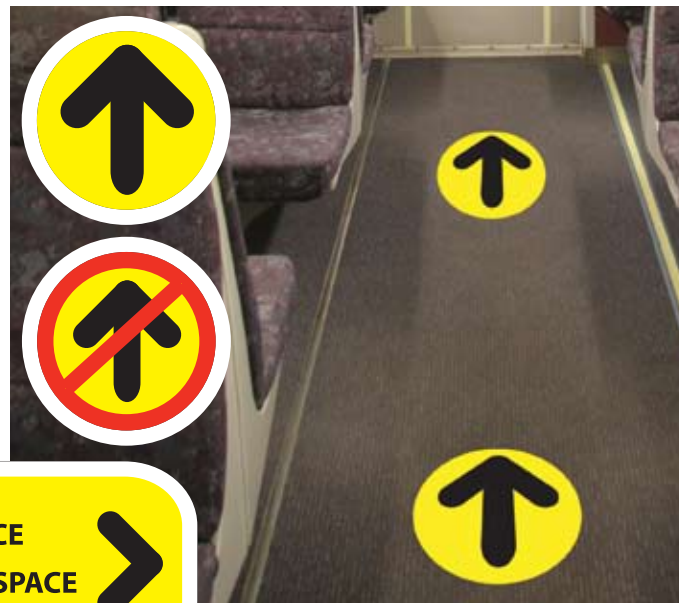

COVID-19

Your source for products to promote physical distancing and mitigate crowding

ENTER/EXIT POINT DOOR WRAPS AND DECALS

DOOR WRAPS AND DECALS

Indicate which doors are meant to be used for entering and exiting to help create passenger traffic flow.

COVID-19 FLOOR DECALS AND SIGNAGE

HIGH TRAFFIC VINYL

Floor graphics on aisles indicate directional traffic and to mark 2meter / 6' distance. Made of 3M removable vinyl with 3M overlamine for durability.

Products to promote physical distancing and mitigate crowding

PHYSICAL DISTANCING SEATING & SAFETY SEATING PROTOCOL

POLYCARBONATE BARRIERS

Allow passengers to sit closer together safely by installing barriers to prevent transference of particles emanating from talking, coughing or sneezing.

SEAT SIGNS

Set the boundaries for passenger use to encourage distancing. Headrest signs and banners are made with velcro straps for easy removal. Seat tents are made of durable plastic with velcro straps to secure in place.